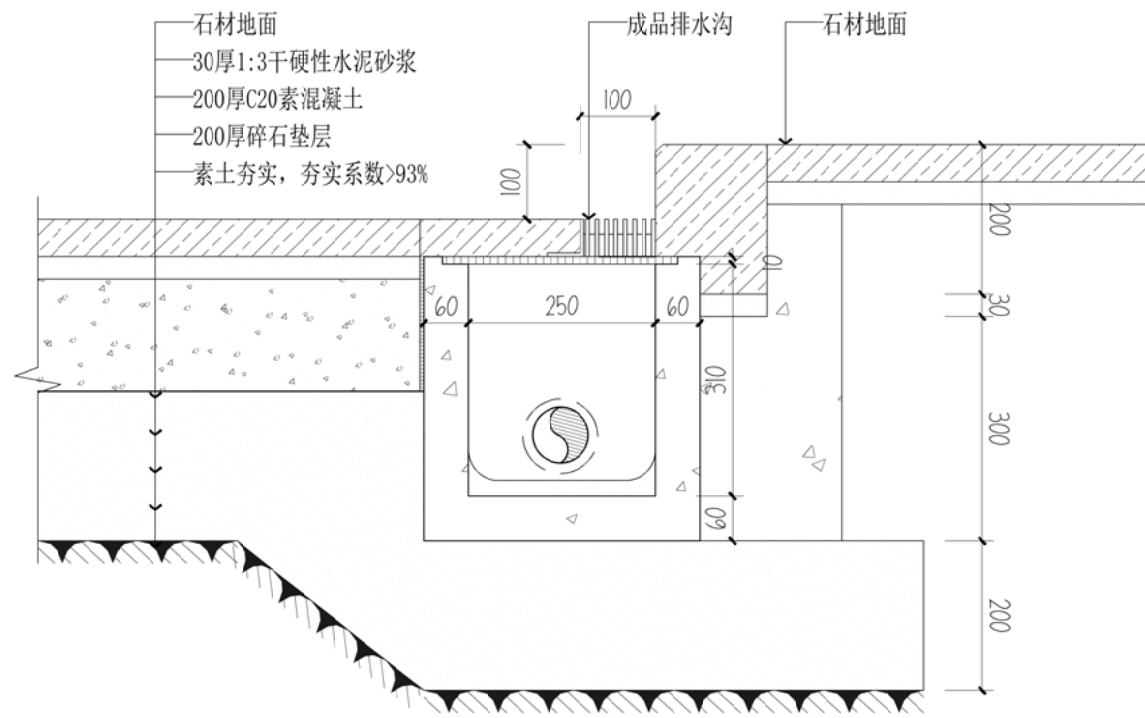

a-a排水沟做法详图 SCALE 1:10