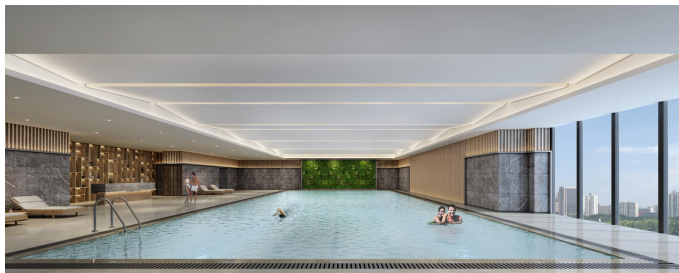

四层泳池/透镜卷帘

面料选择

成分: polyester35%+pvc65%

开孔率: average5%

幅宽: 200/250/300cm

Pamola Powell Studios reputation as an icon in interior design is centered on a track record for bringing the highest level of creativity and innovation to their projects. The firm is noted for transcending beyond a singular style, designing with an eclectic sensibility and quest to match their client's objectives. This results in the creation of contemporary, transitional or traditional environments. Pamola Powell Studios reputation for outstanding work in the interior design profession has been widely recognized by the media and their work has been feature numerous books and magazines.