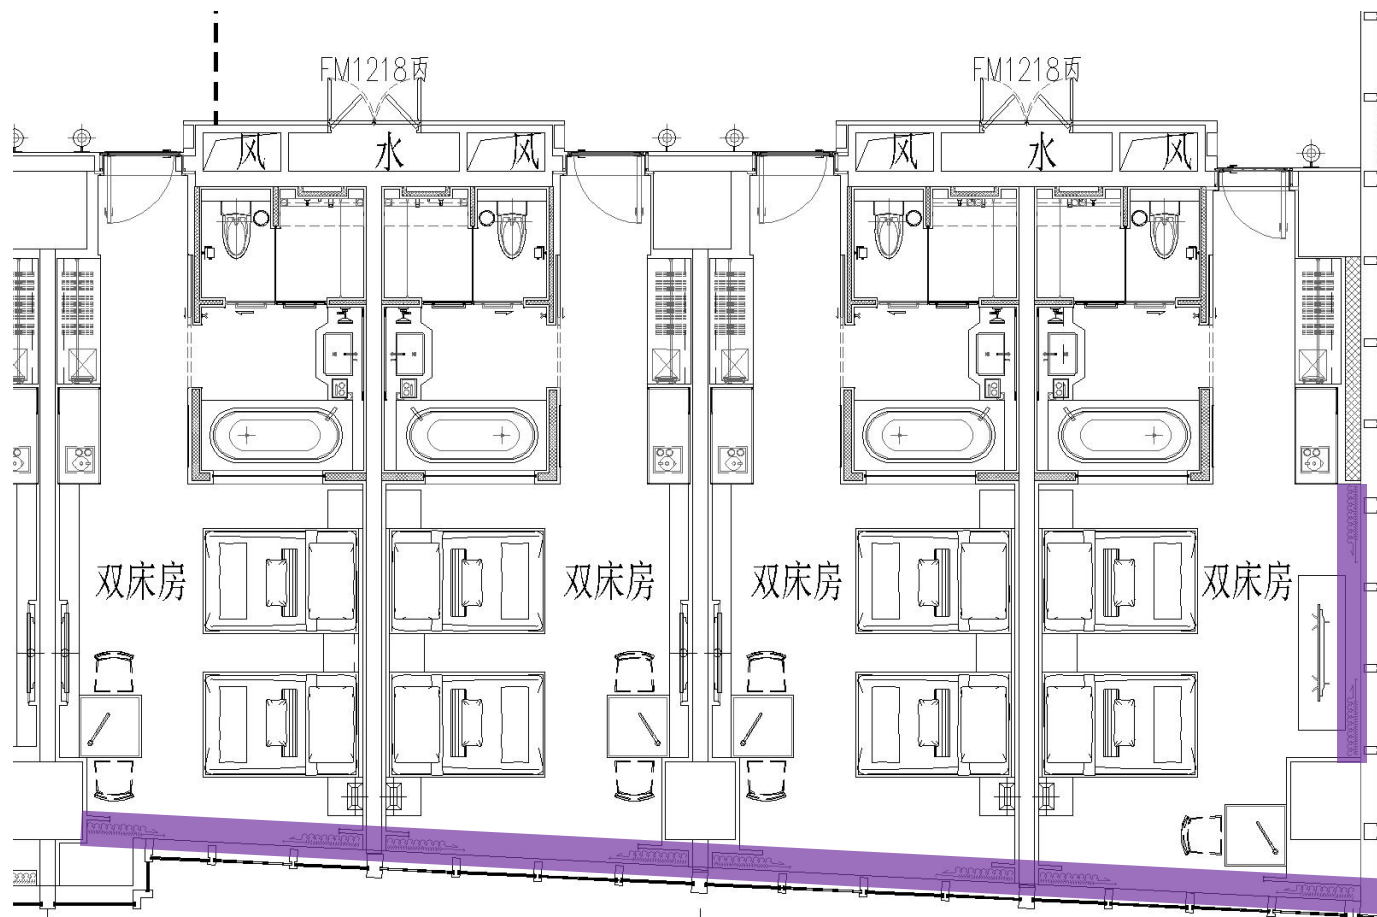

四层健身房

四层健身房/透景卷帘

profession has been widely recognized by the media and their work has been feature numerous books and magazines.

成分: polyester35%+pvc65%

开孔率: average1%

幅宽: 200/250/300cm

11-15层平面布置图

标间

标间/布帘（遮光）+ 纱帘

效果图

面料选择

polyester100%
138cm-54 $\frac{1}{3}$ " wide

polyester100%
297cm-116 $\frac{7}{8}$ " wide

窗帘款式

16层平面布置图

单人间