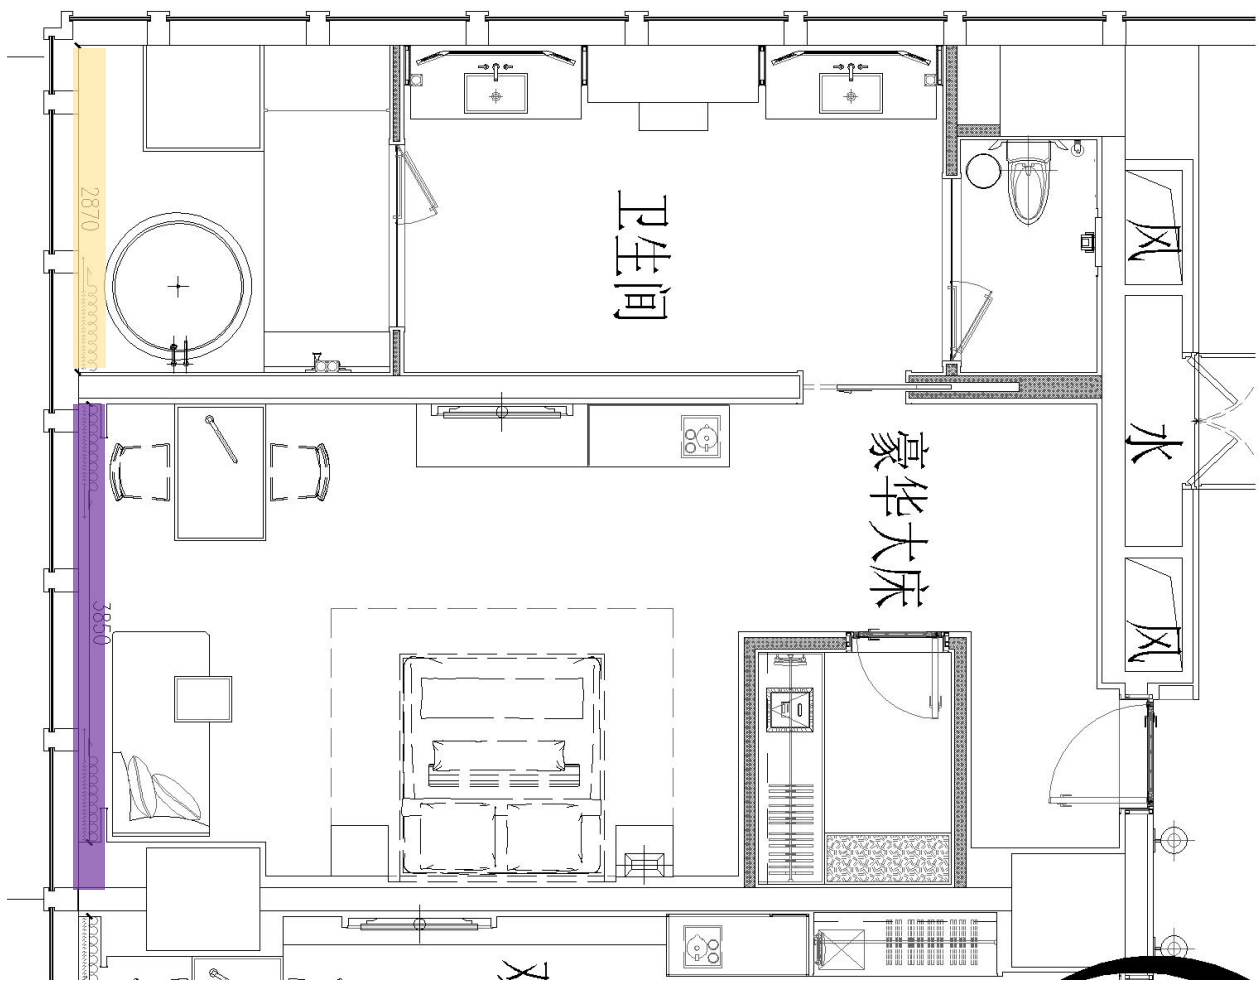

四层健身房

四层健身房/透景卷帘

profession has been widely recognized by the media and their work has been feature numerous books and magazines.

成分: polyester35%+pvc65%

开孔率: average1%

幅宽: 200/250/300cm

11-15层平面布置图

标间

标间/布帘（遮光）+ 纱帘

效果图

面料选择

polyester100%
138cm-54 $\frac{1}{3}$ " wide

polyester100%
297cm-116 $\frac{7}{8}$ " wide

窗帘款式

16层平面布置图

单人间

单人间/布帘（遮光）+ 纱帘

效果图

面料选择

主布

polyester100%
138cm-54 $\frac{1}{3}$ " wide

窗纱

polyester100%
295cm-116 $\frac{7}{8}$ " wide

窗帘款式