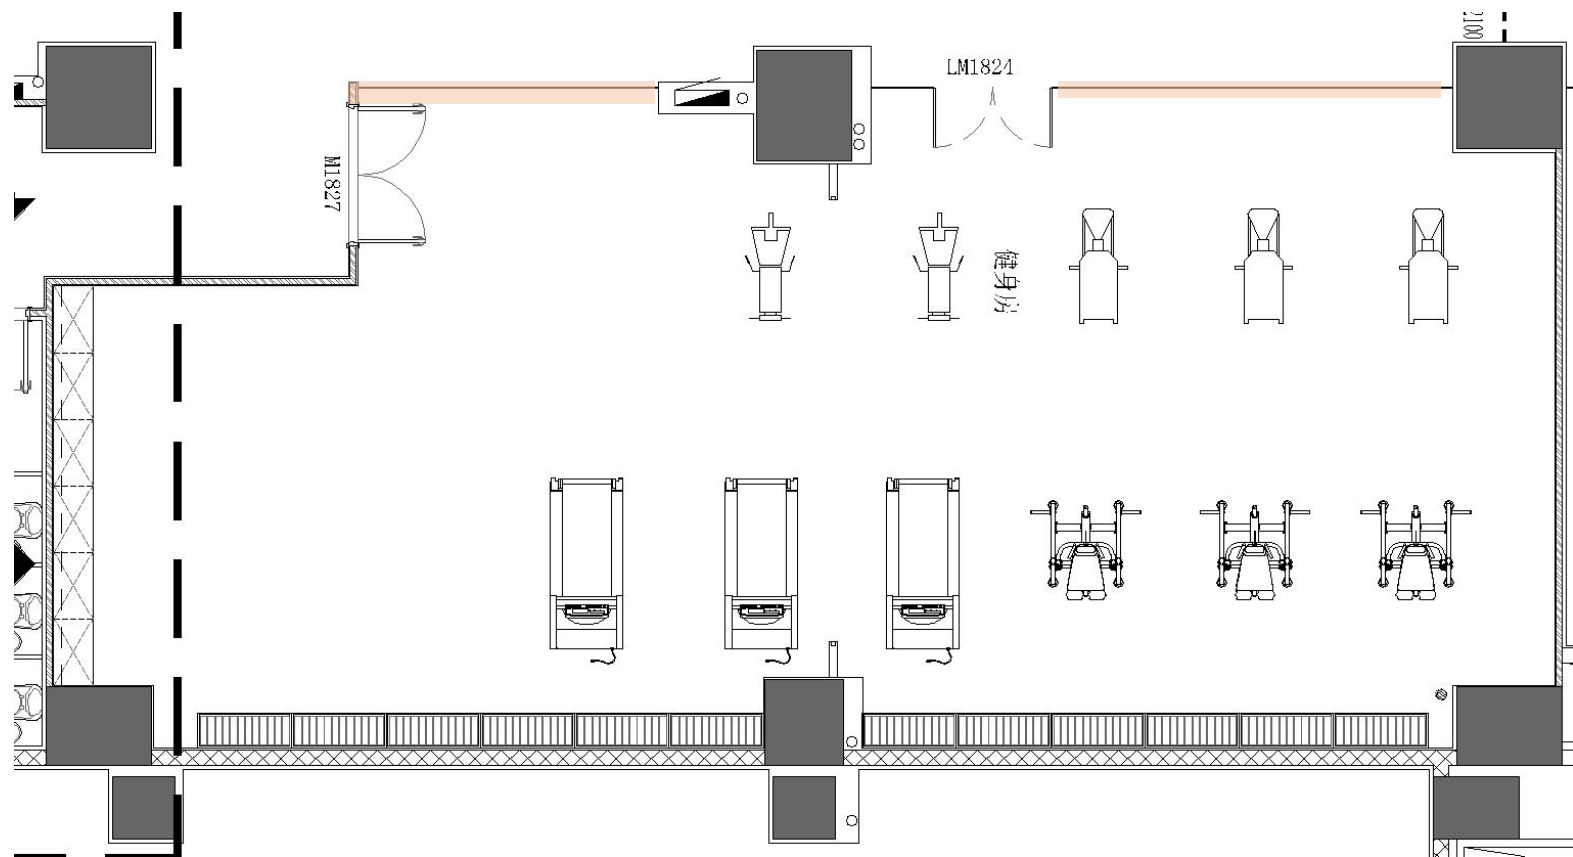

四层健身房

四层健身房/透景卷帘

profession has been widely recognized by the media and their work has been feature numerous books and magazines.

成分: polyester35%+pvc65%

开孔率: average1%

幅宽: 200/250/300cm

11-15层平面布置图

标间