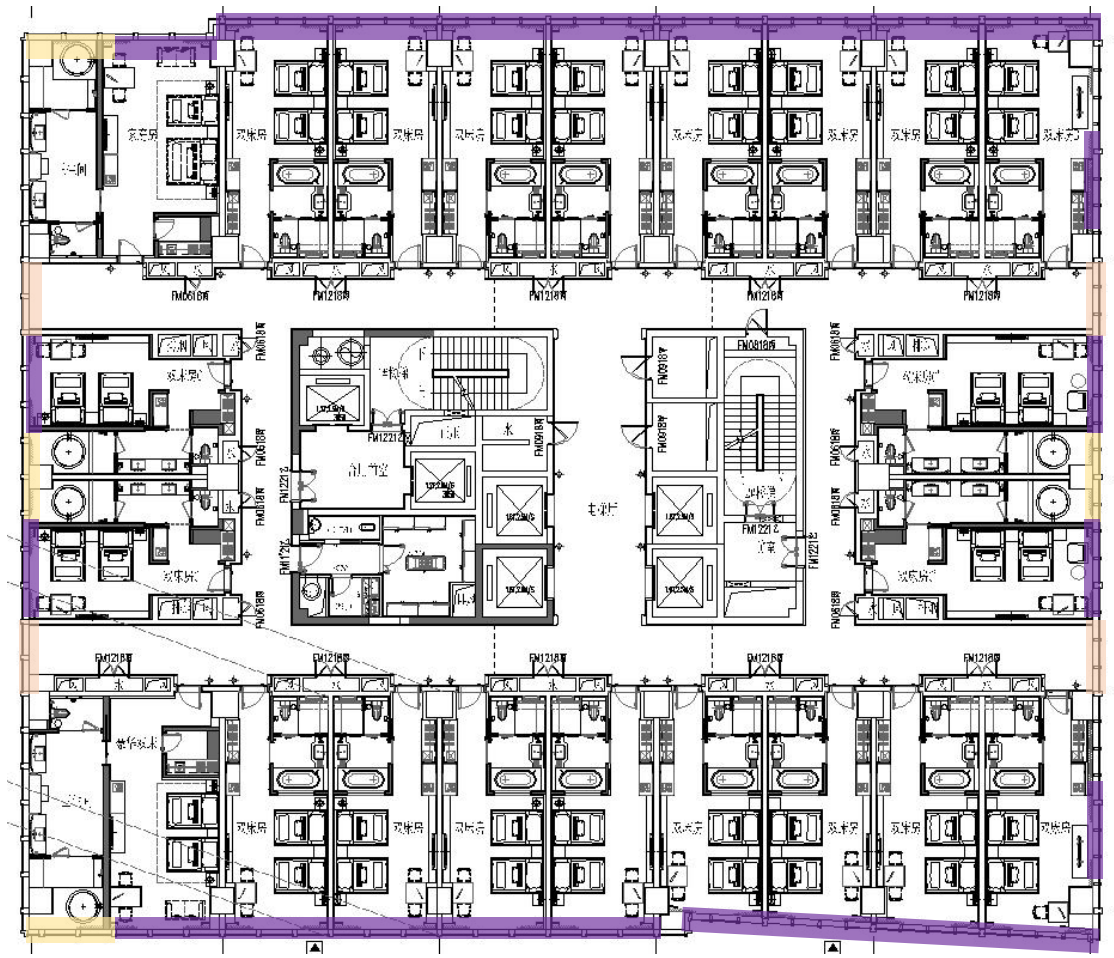

polyester75%+cotton25%

138cm-54 $\frac{1}{3}$ " wide

窗纱

polyester100%

297cm-116 $\frac{7}{8}$ " wide

窗帘款式

四层平面布置图

四层泳池

四层健身房

四层健身房/透景卷帘

profession has been widely recognized by the media and their work has been feature numerous books and magazines.

成分: polyester35%+pvc65%

开孔率: average1%

幅宽: 200/250/300cm

11-15层平面布置图

标间

标间/布帘（遮光）+ 纱帘

效果图

面料选择

polyester100%
138cm-54 $\frac{1}{3}$ " wide

polyester100%
297cm-116 $\frac{7}{8}$ " wide

窗帘款式

16层平面布置图

单人间